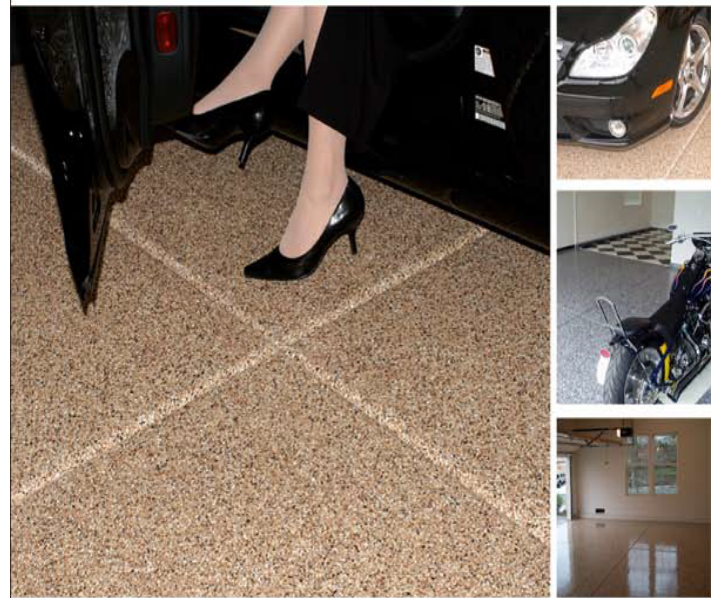

GARAGE & HOME

GARAGE FLOORS

Includes normal prep - Diamond grinding.
Crack treatment & oil/stain removal at additional cost.
100% coverage of Granite style chips - infinite colors.
2 coats of Polyurea clear protective coat.
Includes MVE testing.
Completely hot tire resistant
Lifetime Manufacturers adhesion warranty.

Pricing: \$4.00 Sq.Ft.

500 Sq. Ft. Minimum Pricing
1/4 inch chips and larger
Smaller chips slightly more

Decorative Concrete Overlays

Garage & Home Transformations

937-623-3036

www.garagetransformations.net